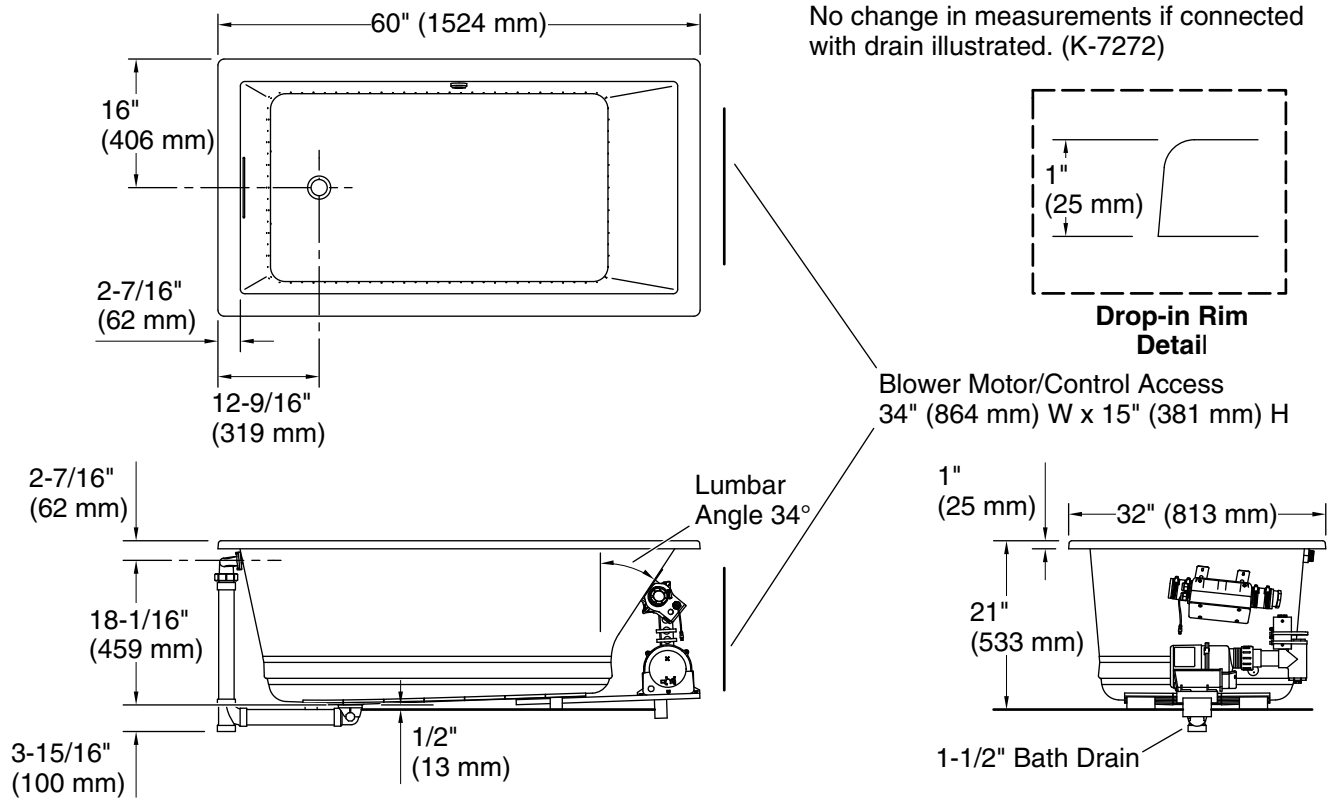

Required Electrical Service

Two dedicated circuits required, protected with Class A Ground-Fault Circuit-Interrupter (GFCI). Outside North America, this device may be known as a Residual Current Device (RCD).

Blower: 120 V, 15 A, 60 Hz
Air bath: 120 V, 15 A, 60 Hz

Technical Information

All product dimensions are nominal.

Installation: Drop-in, Undermount
Drain location: Reversible
Basin area, bottom: 42" x 23-1/2" (1067 mm x 597 mm)
Basin area, top: 55-1/8" x 27-1/8" (1400 mm x 689 mm)
Weight: 100 lbs (45.4 kg)
Minimum floor load: 55 lbs/ft² (268.5 kg/m²)
Water depth: 17-1/8" (435 mm)
Water capacity: 81 gal (306.6 L)
Cutout: Drop-in, 59-1/2" x 31-1/2" (1511 mm x 800 mm)
Electrical component rating: Blower: 120 V, 10 A, 60 Hz
Air bath: 120 V, 5 A, 60 Hz
Blower speed: Variable

Notes

Measure your actual product for rough-in details.

Install this product according to the installation instructions.

The hot water supply should be 70% of the capacity of the bath or greater. Installations will vary.